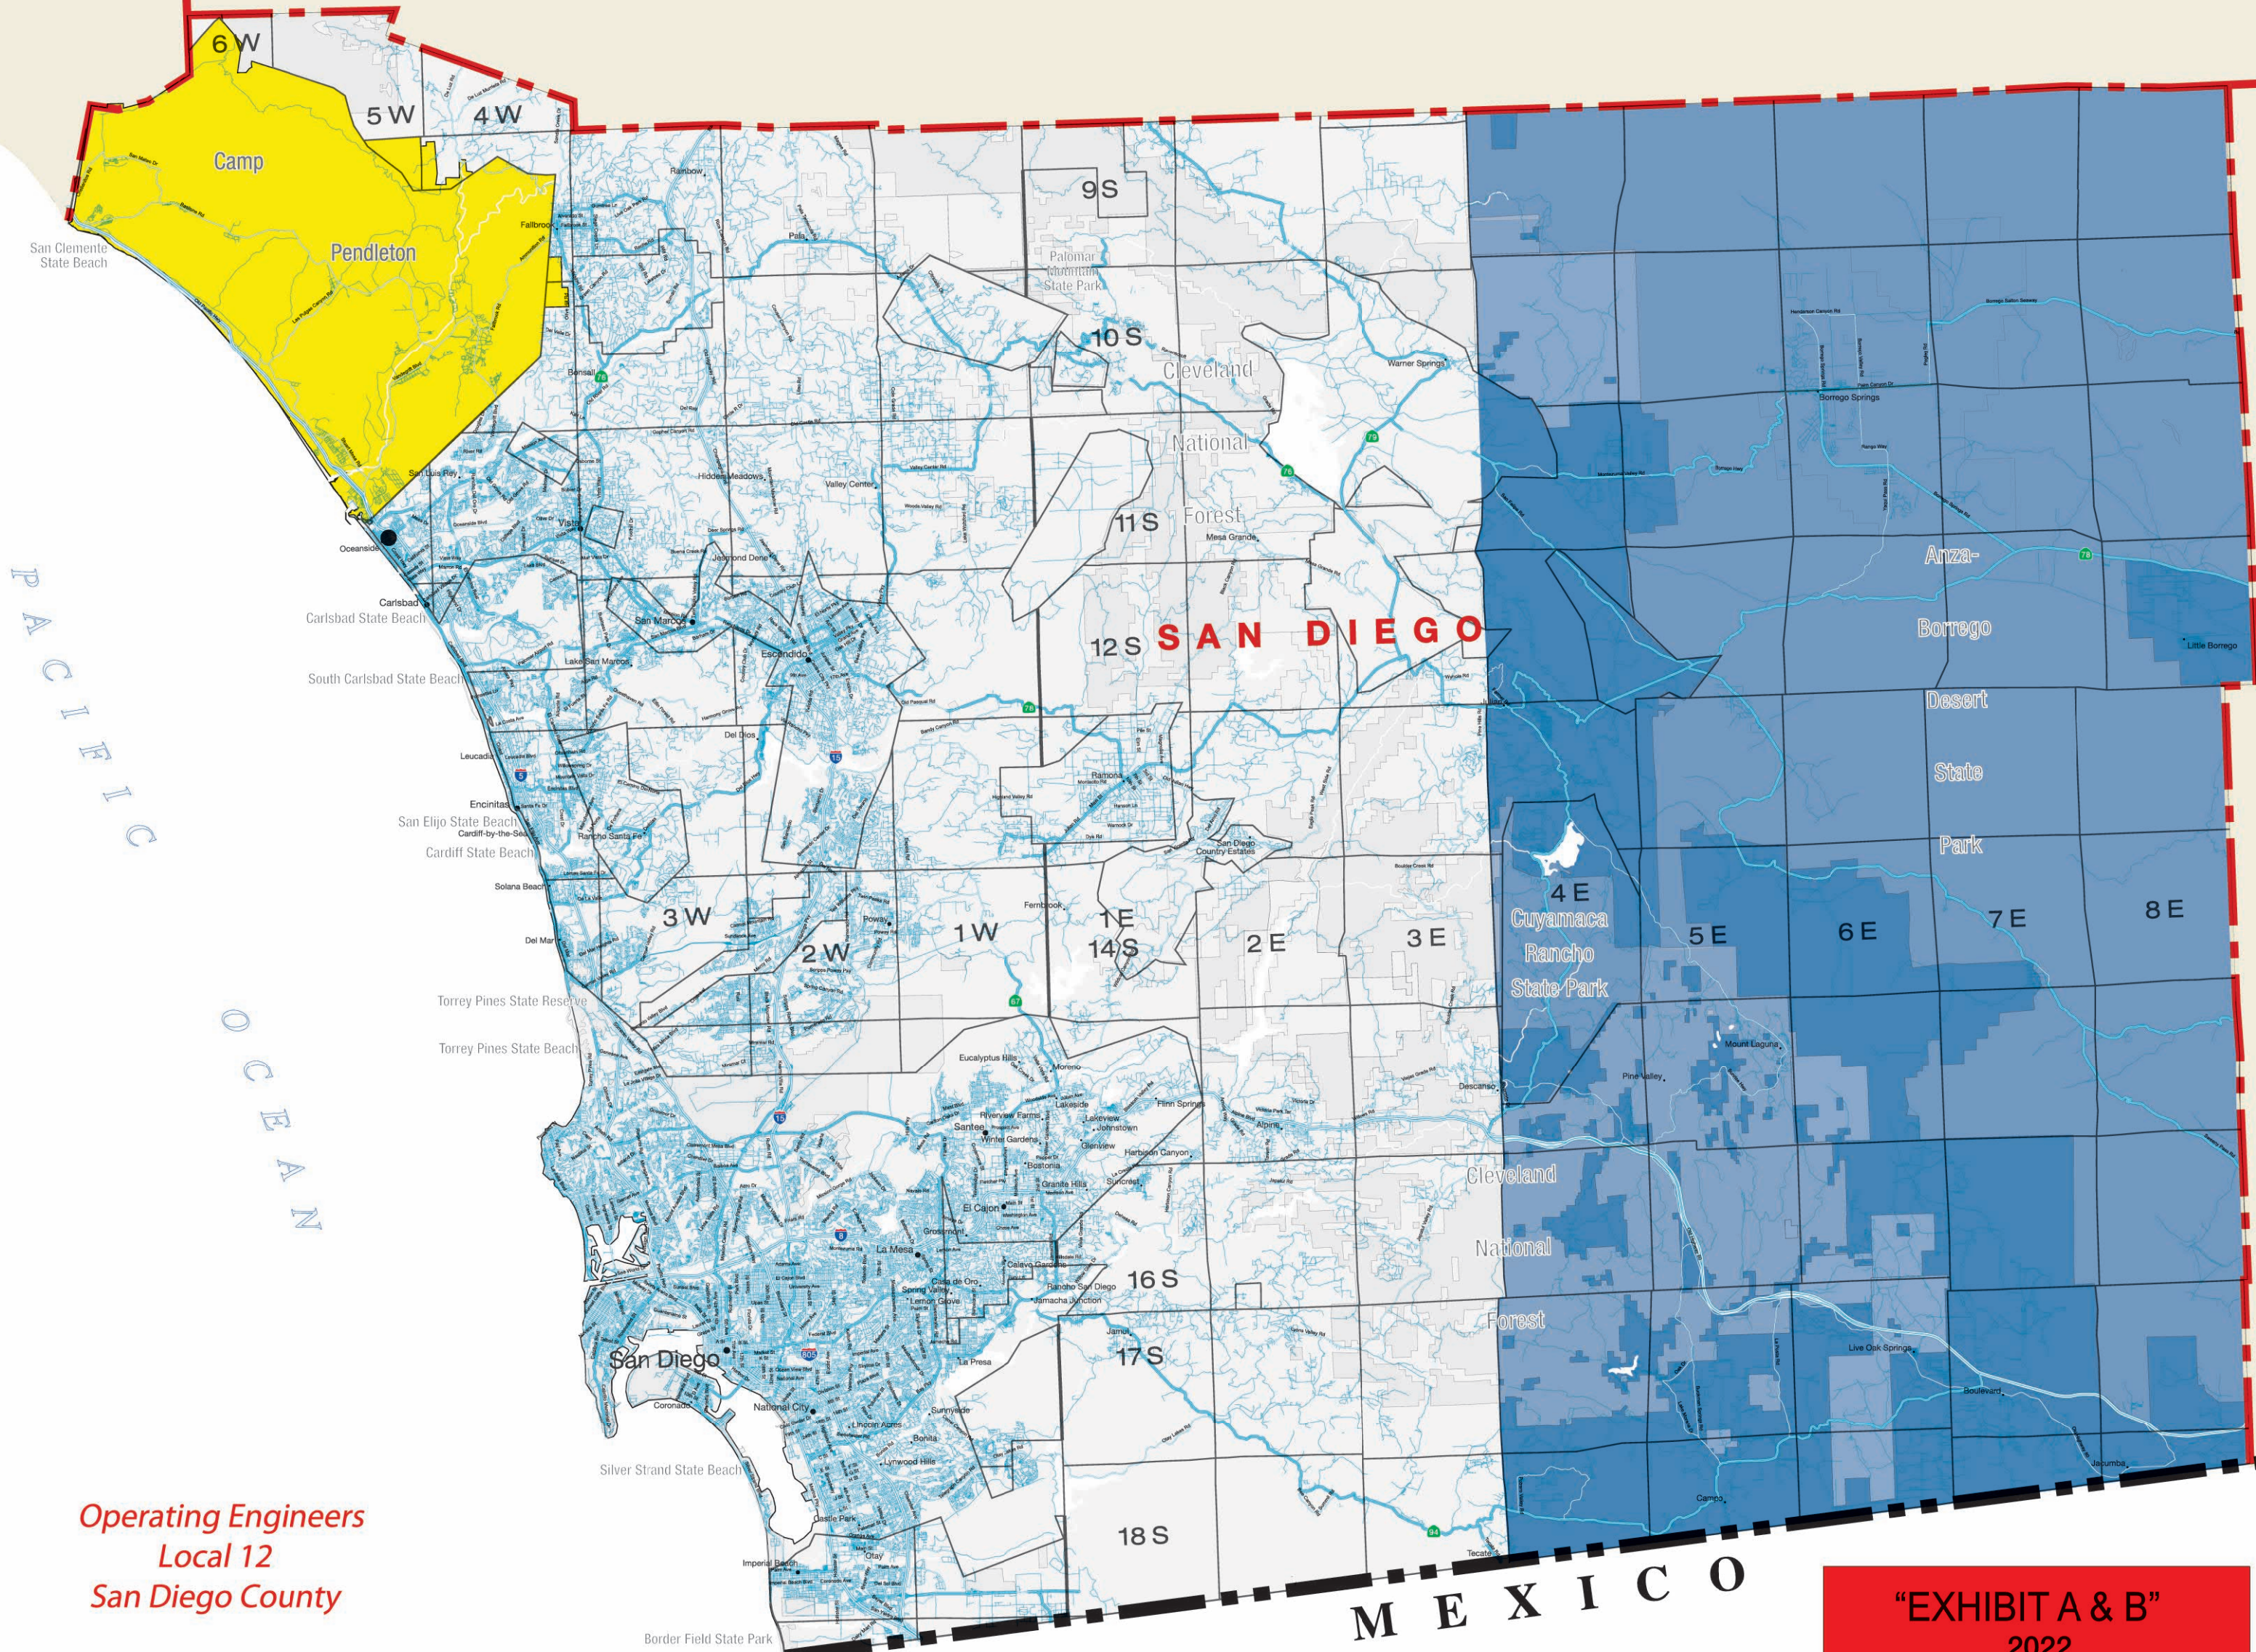

ORANGE

RIVERSIDE

IMPERIAL

**Operating Engineers
Local 12
San Diego County**

"EXHIBITS A AND B"

© Eureka Cartography, Berkeley, CA
www.maps-eureka.com

- Zone and Subsistence Pay Area for Operating Engineers**
- Operating Engineer Free Zone Area, no subsistence pay required for Operating Engineer work in this area.**
- This Area Covered by Other Agreements**
- Zone Pay Area.**

"EXHIBIT A & B"
2022
MAP OF
SAN DIEGO COUNTY
SUBSISTENCE & ZONE AREAS
(BASED ON TOWNSHIP LINES)
FOR
OPERATING ENGINEERS
LOCAL 12

REFER TO MASTER LABOR AGREEMENTS FOR EFFECTIVE RATES.